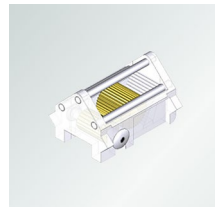

1238550-000000

CORD LOCK
Snap fit to headrail. Universal fit to left or right side.