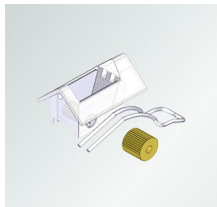

**1236110-000000**

**CORD LOCK**  
Universal fit. With 2 metal plates. Brass roller.

**1236221-000000**

**CORD LOCK**  
Left side fit. With 1.8mm plated pin. Right side - 1236222-000000

**1236330-000000**

**CORD LOCK**  
Universal fit to left or right side. With 2.0mm plated pin.

**1236440-000000**

**CORD LOCK**  
Universal fit to left or right side. With 1.5mm double plated pin.

**1236550-000000**

**CORD LOCK**  
Universal fit to left or right side. Snap fit to headrail.