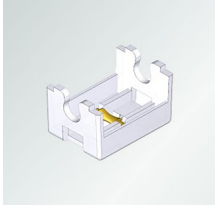

1636110-000000

TAPE ROLL SUPPORT
Brass roller.