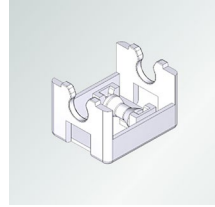

1636220-000000

TAPE ROLL SUPPORT
Plastic roller.