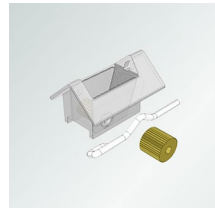

1236330-000000

CORD LOCK
Universal fit to left or right side. With 2.0mm plated pin.