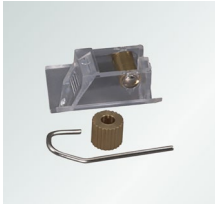

1236221-000000

CORD LOCK
Left side fit. With 1.8mm plated pin.
Right side - 1236222-000000