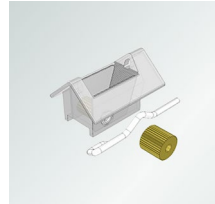

**1337020-000000**

**TAPE ROLL**  
Use with support 1336000.

**1236110-000000**

**CORD LOCK**  
Universal fit. With 2 metal plates.  
Brass roller.

**1236221-000000**

**CORD LOCK**  
Left side fit. With 1.8mm plated pin.  
Right side - 1236222-000000