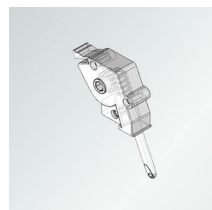

1534110-056001

TILTER

Wand control. For 5.6mm hex rod. Hook with clear sleeve.

1534220-000001

TILTER

Wand control. For 5.6mm hex rod. Hook with clear sleeve.

1534330-000000

TILTER