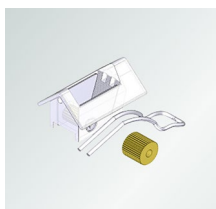

1236440-000000

CORD LOCK

Universal fit to left or right side. With 1.5mm double plated pin.