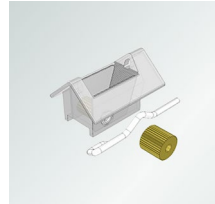

1336000-000000

TAPE ROLL SUPPORT
Brass roller.

1337020-000000

TAPE ROLL
Use with support 1336000.

1236110-000000

CORD LOCK
Universal fit. With 2 metal plates.
Brass roller.

1236221-000000

CORD LOCK
Left side fit. With 1.8mm plated pin.
Right side - 1236222-000000