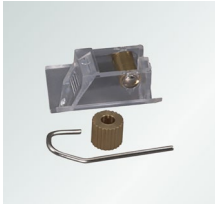

1336000-000000

TAPE ROLL SUPPORT
Brass roller.

1337020-000000

TAPE ROLL
Use with support 1336000.

1236110-000000

CORD LOCK
Universal fit. With 2 metal plates.
Brass roller.

1236221-000000

CORD LOCK
Left side fit. With 1.8mm plated pin.
Right side - 1236222-000000