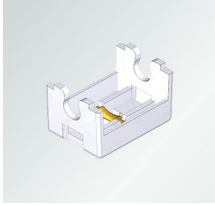

1636110-000000

TAPE ROLL SUPPORT

Brass roller.