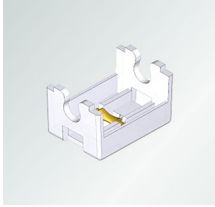

1636110-000000

TAPE ROLL SUPPORT

Brass roller.