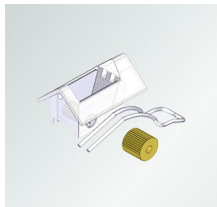

TAPE ROLL SUPPORT
Brass roller. Plastic.

1234220-000000

TAPE ROLL SUPPORT
Plated brass hollow roller.

1235000-000000

TAPE ROLL
For D rod. Use with support 1234220.

1236110-000000

CORD LOCK
Universal fit. With 2 metal plates. Brass roller.

1236221-000000

CORD LOCK
Left side fit. With 1.8mm plated pin. Right side - 1236222-000000

1236330-000000

CORD LOCK
Universal fit to left or right side. With 2.0mm plated pin.

1236440-000000

CORD LOCK
Universal fit to left or right side. With 1.5mm double plated pin.