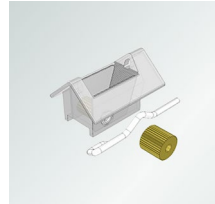

1236330-000000

CORD LOCK
Universal fit to left or right side.
With 2.0mm plated pin.