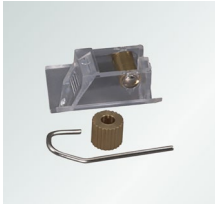

1332000-000000

TILTER
Wand control. For 4mm D rod.
Plastic drive. Clear.

1336000-000000

TAPE ROLL SUPPORT
Brass roller.

1337020-000000

TAPE ROLL
Use with support 1336000.

1236110-000000

CORD LOCK
Universal fit. With 2 metal plates.
Brass roller.