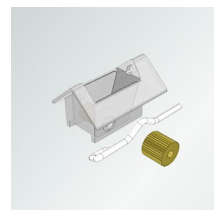

TAPE ROLL

For D rod. Use with support 1234220.

1236110-000000

CORD LOCK

Universal fit. With 2 metal plates. Brass roller.

1236221-000000

CORD LOCK

Left side fit. With 1.8mm plated pin. Right side - 1236222-000000